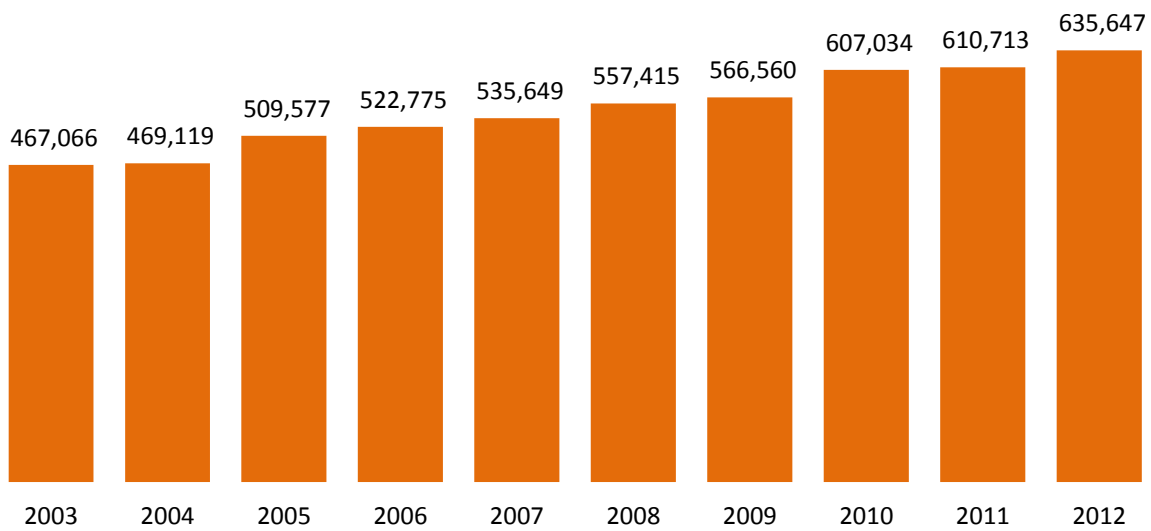

CSEC GENERAL/TECHNICAL PROFICIENCIES SUBJECT ENTRIES 2003 - 2012

CSEC MAY/JUNE SITTING: CANDIDATE ENTRIES 2003 - 2012