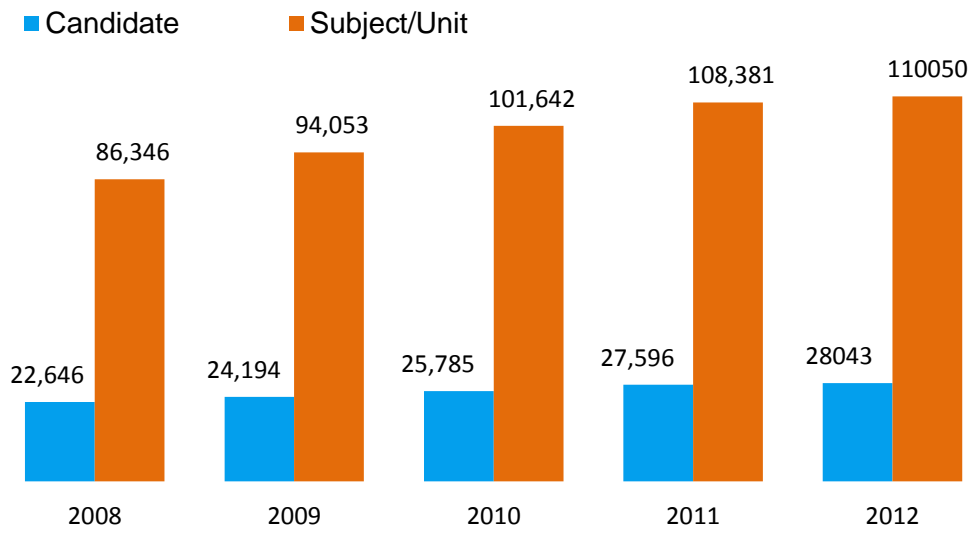

CAPE MAY/JUNE SITTING: REGIONAL ENTRIES 2008 - 2012

CAPE 2012 TOTAL CANDIDATE ENTRIES BY GENDER